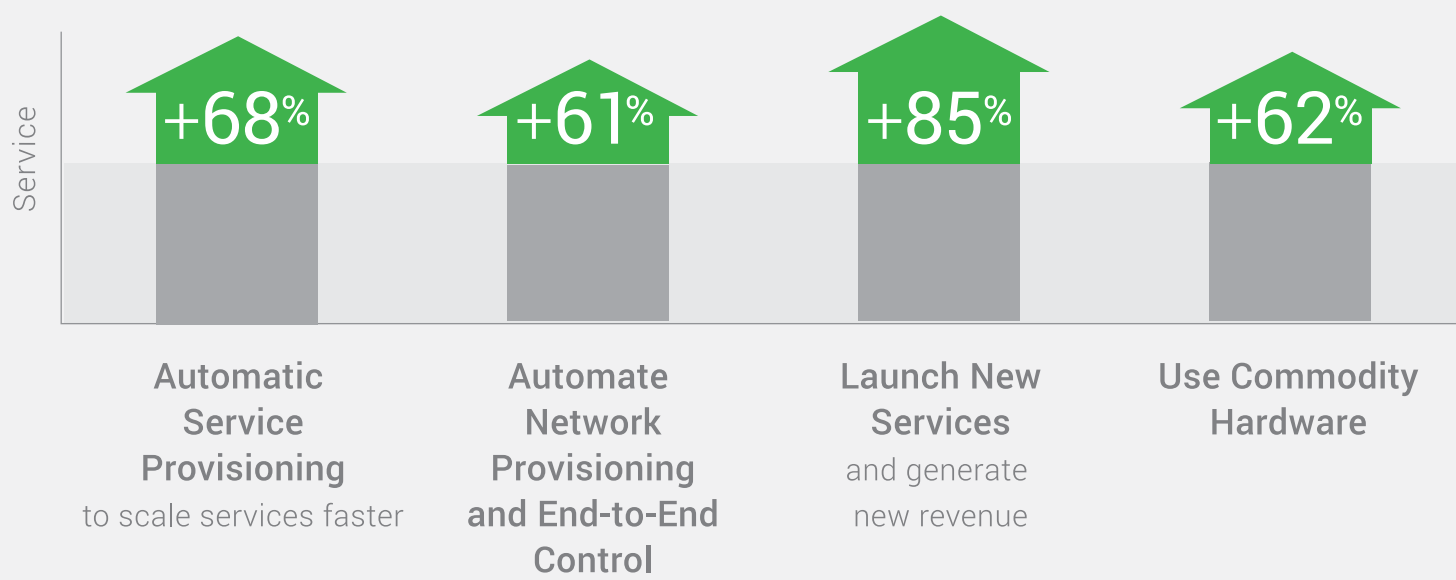

SDN, NFV + JAVA

Revenue is driving SDN and NFV.

Maximize ROI on all Java-based SDN and NFV solutions with Zing®

Improve availability and scalability with higher throughput.

Proven with thousands of nodes in the cloud.