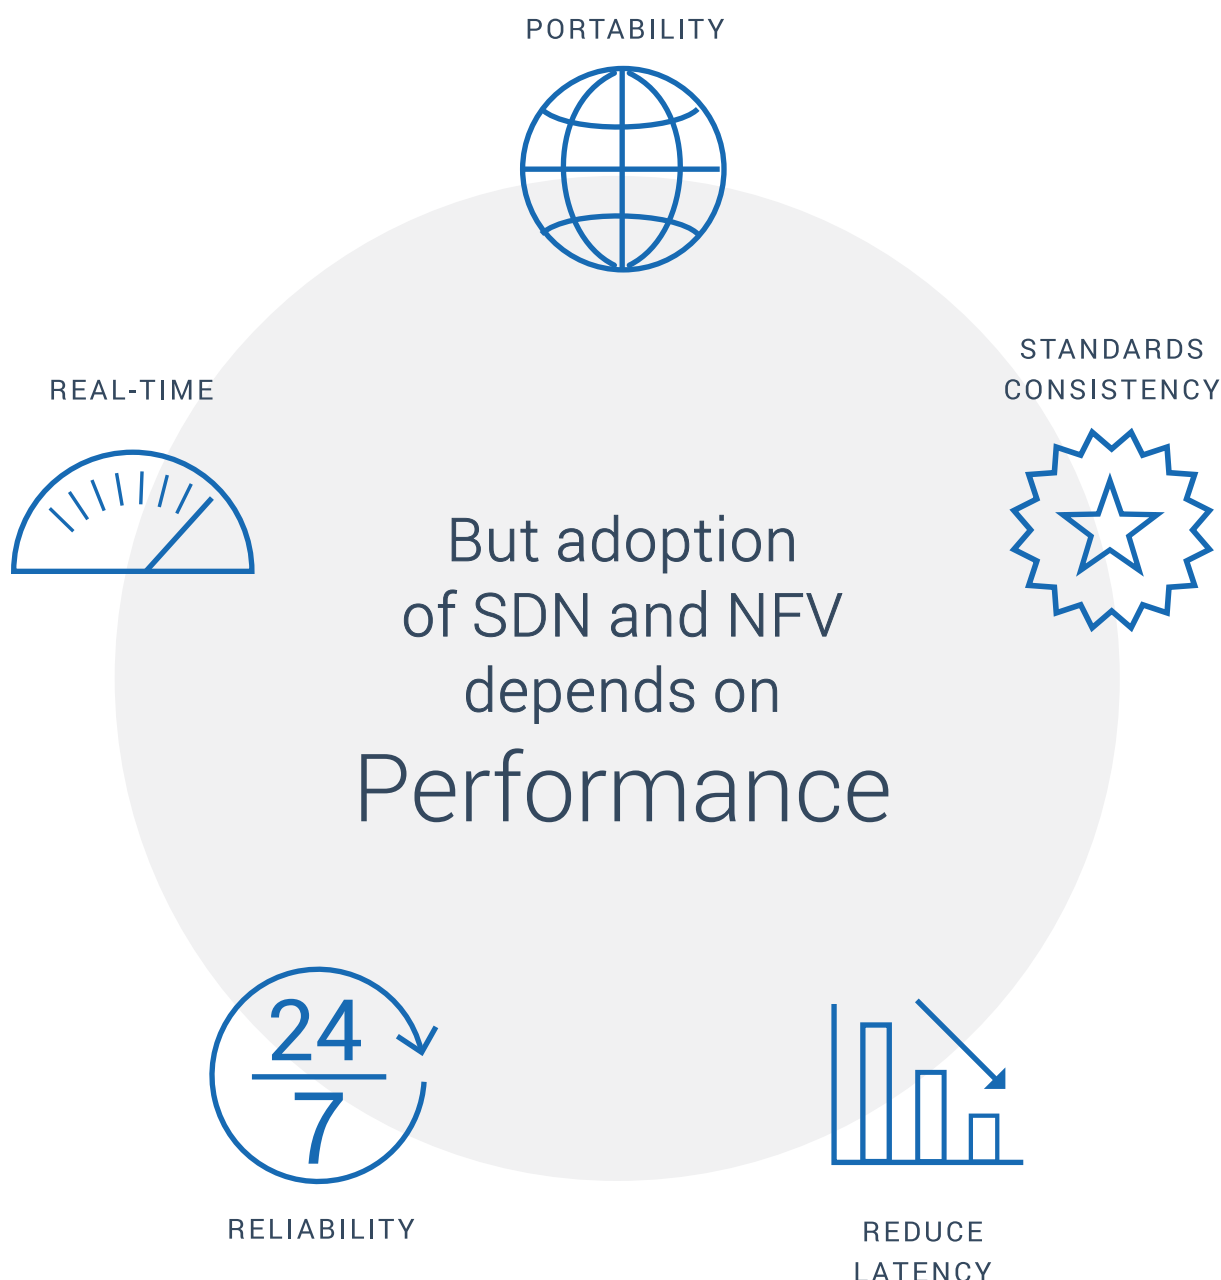

SDN, NFV + JAVA

Revenue is driving SDN and NFV.

Maximize ROI on all Java-based SDN and NFV solutions with Zing®

Improve availability and scalability with higher throughput.

Proven with thousands of nodes in the cloud.

No re-coding or re-architecting.

Discover Zing®